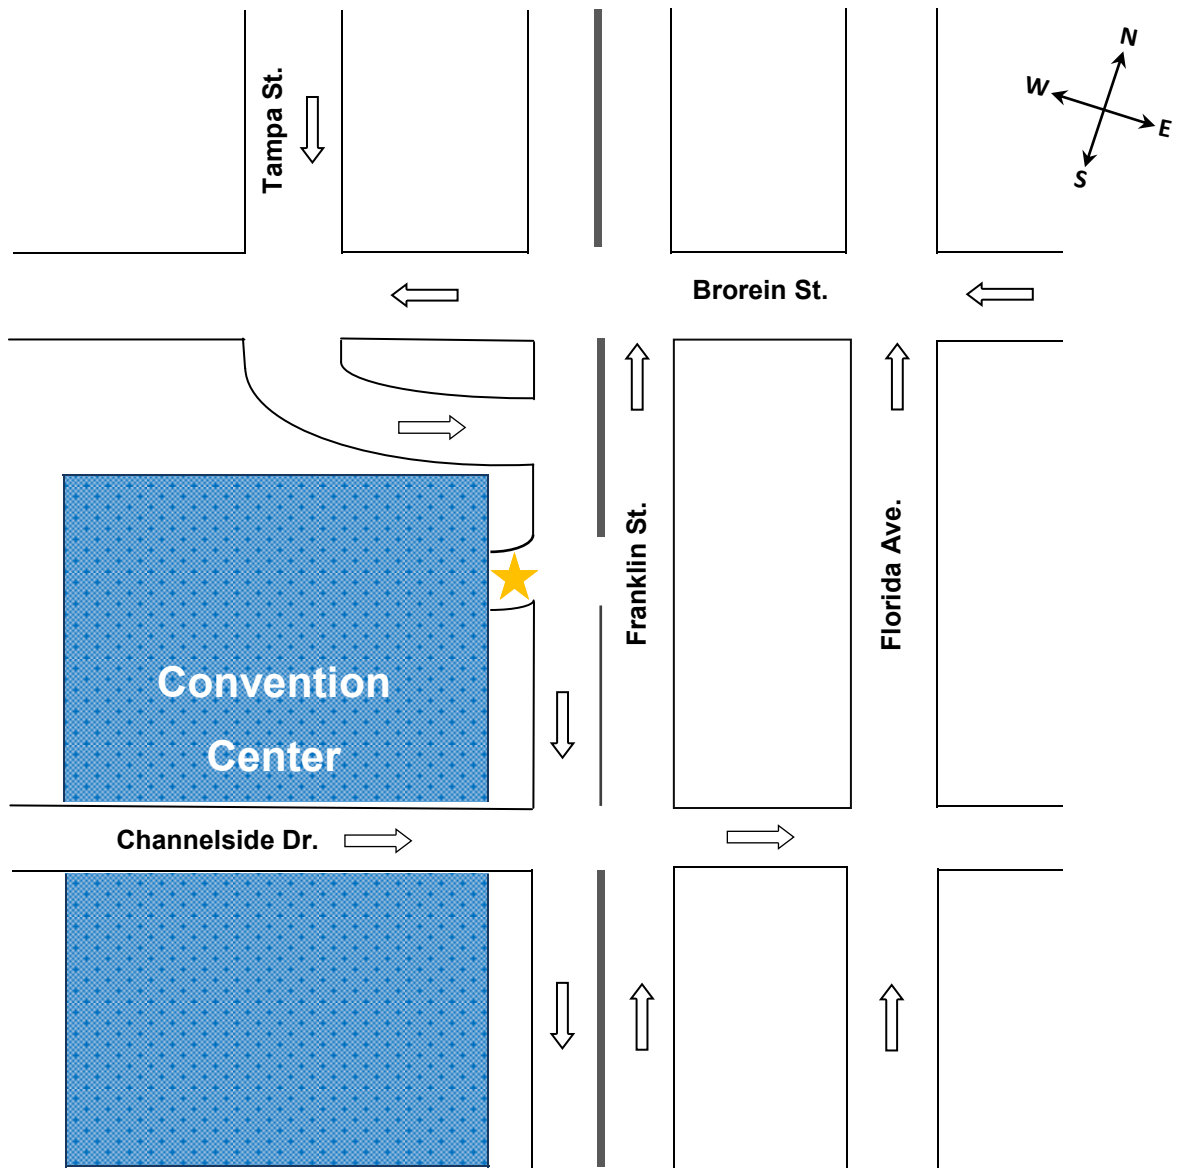

★ Upper Loading Dock Entrance

Tampa Convention Center

333 S. Franklin Street | Tampa, Florida 33602

P 813-274-7761 | 1-800-426-5630 | F 813-274-7859

TCC.Exhibitservices@TampaConventionCenter.com